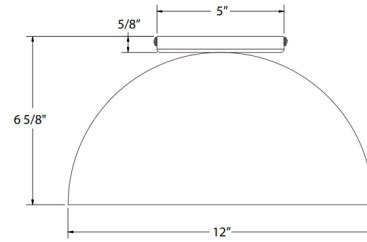

Shown in fern green / opal

AXIS ARCADE 12"

Glass Globe: G15-6" White Opal Glass Globe

Specifications

COLOR	Opal
BODY FINISH	Fern Green
WATTAGE	17W
DIMMER	Standard 120V
DIMENSIONS	12"W x 6.625"H
BULB NOT INCLUDED	1 x A19/Medium (E26)/17W/120V LED
COUNTRY OF ORIGIN	United States