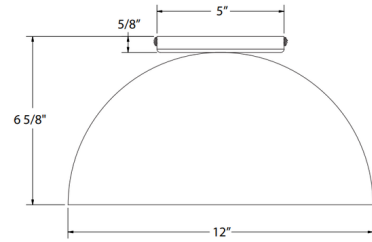

Shown in fern green / opal

AXIS ARCADE 12"

Glass Globe: G15-6" White Opal Glass Globe

Specifications

COLOR	Opal
BODY FINISH	Fern Green
WATTAGE	17W
DIMMER	Standard 120V
DIMENSIONS	12"W x 6.625"H
BULB NOT INCLUDED	1 x A19/Medium (E26)/17W/120V LED
COUNTRY OF ORIGIN	United States