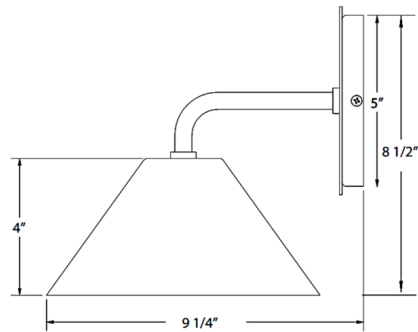

Lightology

lightology.com
866-954-4489
04-24-26

Project: _____

Company: _____

Location: _____ Fixture Type: _____

SPEC #: **MLW1199493**

Approved On: _____ Approved By: _____

Axis Pinnacle Curved Arm Wall Sconce By Montclair Light Works

Description

The Axis Cone Curved Arm Wall Light brings a classic geometric look to your interior space. The clean, smooth shade, lined in White, casts warm shadows around your room. Polyester powder coat finish provides color retention and scratch resistance.

Shown in fern green

AXIS PINNACLE 8"

Specifications

COLOR	N/A
BODY FINISH	Fern Green
WATTAGE	17W
DIMMER	Standard 120V
DIMENSIONS	8"W x 8.5"H x 9.25"D
BULB NOT INCLUDED	1 x A19/Medium (E26)/17W/120V LED
COUNTRY OF ORIGIN	United States