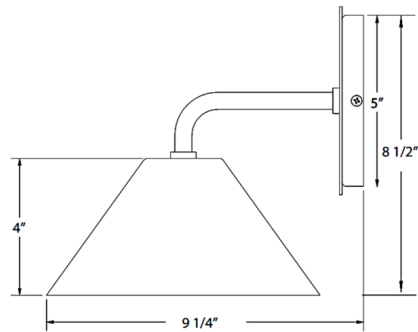

Description

The Axis Cone Curved Arm Wall Light brings a classic geometric look to your interior space. The clean, smooth shade, lined in White, casts warm shadows around your room. Polyester powder coat finish provides color retention and scratch resistance.

Shown in fern green

AXIS PINNACLE 8"

Specifications

COLOR	N/A
BODY FINISH	Fern Green
WATTAGE	17W
DIMMER	Standard 120V
DIMENSIONS	8"W x 8.5"H x 9.25"D
BULB NOT INCLUDED	1 x A19/Medium (E26)/17W/120V LED
COUNTRY OF ORIGIN	United States