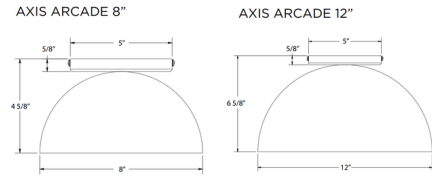

Shown in forest green

Specifications

COLOR	N/A
BODY FINISH	Forest Green
WATTAGE	17W
DIMMER	Standard 120V
DIMENSIONS	8"W x 4.625"H
BULB NOT INCLUDED	1 x A19/Medium (E26)/17W/120V LED
COUNTRY OF ORIGIN	United States