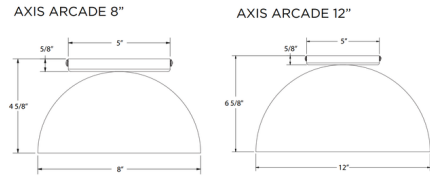

Shown in forest green

Specifications

COLOR	N/A
BODY FINISH	Forest Green
WATTAGE	17W
DIMMER	Standard 120V
DIMENSIONS	8"W x 4.625"H
BULB NOT INCLUDED	1 x A19/Medium (E26)/17W/120V LED
COUNTRY OF ORIGIN	United States