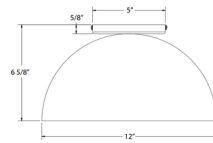

Shown in navy

AXIS ARCADE 8"

AXIS ARCADE 12"

### Specifications

COLOR	N/A
BODY FINISH	Navy
WATTAGE	17W
DIMMER	Standard 120V
DIMENSIONS	12"W x 6.625"H
BULB NOT INCLUDED	1 x A19/Medium (E26)/17W/120V LED
COUNTRY OF ORIGIN	United States

CLICK TO VIEW PRODUCT