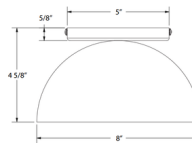

AXIS ARCADE 8"