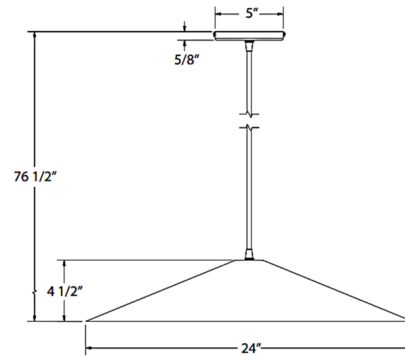

Shown in navy / opal

Glass Globe: G15-6" White Opal Glass Globe

Specifications

COLOR	Opal
BODY FINISH	Navy
WATTAGE	34W
DIMMER	Standard 120V
DIMENSIONS	24"W x 4.5"H
BULB NOT INCLUDED	2 x A19/Medium (E26)/17W/120V LED
COUNTRY OF ORIGIN	United States

Technical Information

PRODUCT DIMENSIONS	Adjustable Black Cable Length: 72"
--------------------	------------------------------------

CLICK TO VIEW PRODUCT

Notes: