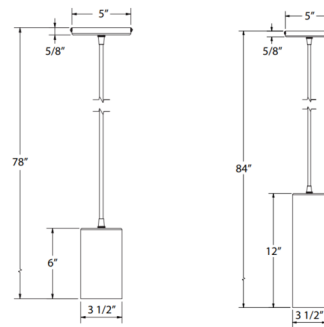

Shown in slate gray

Specifications

| | |
|-------------------|-----------------------------------|
| COLOR | N/A |
| BODY FINISH | Slate Gray |
| WATTAGE | 17W |
| DIMMER | Standard 120V |
| DIMENSIONS | 3.5"W x 6"H |
| BULB NOT INCLUDED | 1 x A19/Medium (E26)/17W/120V LED |
| COUNTRY OF ORIGIN | United States |

Technical Information

| | |
|--------------------|------------------------------------|
| PRODUCT DIMENSIONS | Adjustable Black Cable Length: 72" |
|--------------------|------------------------------------|