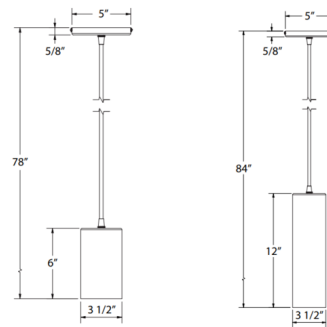

### Specifications

COLOR	N/A
BODY FINISH	Slate Gray
WATTAGE	17W
DIMMER	Standard 120V
DIMENSIONS	3.5"W x 6"H
BULB NOT INCLUDED	1 x A19/Medium (E26)/17W/120V LED
COUNTRY OF ORIGIN	United States

### Technical Information

PRODUCT DIMENSIONS	Adjustable Black Cable Length: 72"
--------------------	------------------------------------

Shown in slate gray

CLICK TO VIEW PRODUCT

Notes: