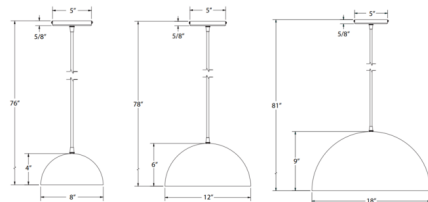

Shown in slate gray

Specifications

COLOR	N/A
BODY FINISH	Slate Gray
WATTAGE	17W
DIMMER	Standard 120V
DIMENSIONS	8"W x 4"H
BULB NOT INCLUDED	1 x A19/Medium (E26)/17W/120V LED
COUNTRY OF ORIGIN	United States

Technical Information

PRODUCT DIMENSIONS Adjustable Black Cable Length: 72"

CLICK TO VIEW PRODUCT

Notes: