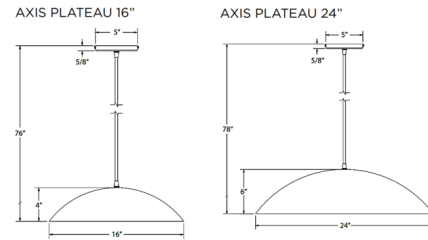

Shown in terracotta

Specifications

COLOR	N/A
BODY FINISH	Terracotta
WATTAGE	24W
DIMMER	Standard 120V
DIMENSIONS	16"W x 4"H
BULB NOT INCLUDED	2 x B10/Candelabra (E12)/12W/120V LED
COUNTRY OF ORIGIN	United States

Technical Information

PRODUCT DIMENSIONS	Adjustable Black Cable Length: 72"
--------------------	------------------------------------

CLICK TO VIEW PRODUCT

Notes: