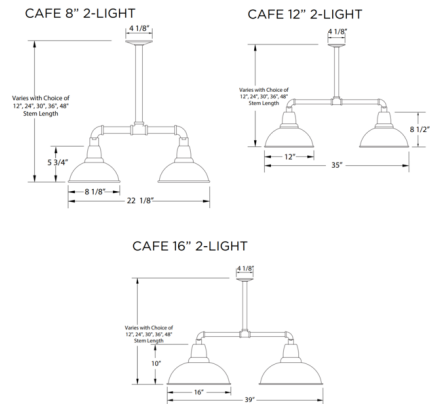

Description

The Cafe Linear Outdoor Pendant brings a traditional 1920's industrial look to your exterior space. The vintage look of curved arms and dome shades, lined in white, cast warm shadows around your area. The polyester powder coat finish provides color retention and scratch resistance. Note: 8 inch Shade: 22.13 long x 8.13 inch wide x 5.75 inch high. 12 inch Shade: 35 inch long x 12 inch wide x 8.5 inch high. 16 inch Shade: 39 inch long x 16 inch wide x 10 inch high.

Shown in architectural bronze / white

Specifications

COLOR	White
BODY FINISH	Architectural Bronze
WATTAGE	34W
DIMMER	Standard 120V
DIMENSIONS	22.125\"L x 8.13\"W x 5.75\"H
BULB NOT INCLUDED	2 x A19/Medium (E26)/17W/120V LED
COUNTRY OF ORIGIN	United States

Technical Information

PRODUCT DIMENSIONS Downrods One 12\" Included

CLICK TO VIEW PRODUCT

Notes: