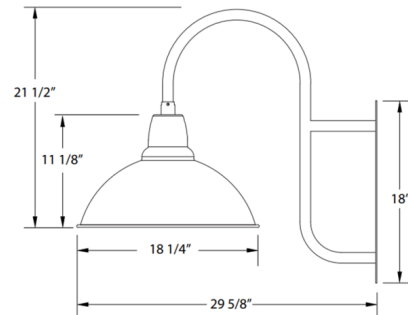

Lightology

lightology.com
866-954-4489
04-23-26

Project: _____
Company: _____
Location: _____ Fixture Type: _____
SPEC #: **MLW1199678**
Approved On: _____ Approved By: _____

Cafe Curved Arm Outdoor Wall Light By Montclair Light Works

Shown in barn red / white

CAFE 18" WALL MOUNT

Specifications

COLOR	White
BODY FINISH	Barn Red
WATTAGE	17W
DIMMER	Standard 120V
DIMENSIONS	18.125"W x 21.5"H x 29.625"D
BULB NOT INCLUDED	1 x A19/Medium (E26)/17W/120V LED
COUNTRY OF ORIGIN	United States