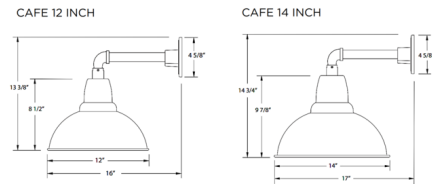

Shown in black / white

Specifications

COLOR	White
BODY FINISH	Black
WATTAGE	17W
DIMMER	Standard 120V
DIMENSIONS	12"W x 13.325"H x 16"D
BULB NOT INCLUDED	1 x A19/Medium (E26)/17W/120V LED
COUNTRY OF ORIGIN	United States