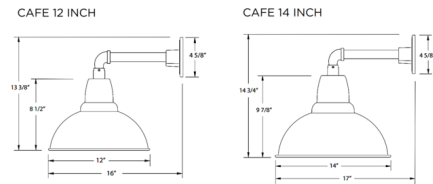

Shown in black / white

Specifications

COLOR	White
BODY FINISH	Black
WATTAGE	17W
DIMMER	Standard 120V
DIMENSIONS	12"W x 13.325"H x 16"D
BULB NOT INCLUDED	1 x A19/Medium (E26)/17W/120V LED
COUNTRY OF ORIGIN	United States