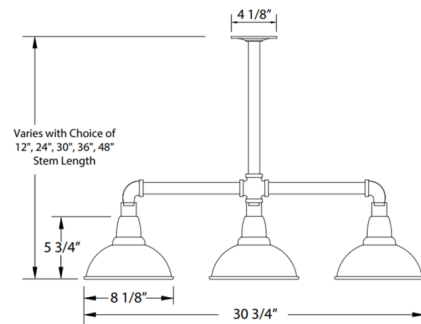

Shown in forest green / white

CAFE 8" 3-LIGHT

Specifications

COLOR	White
BODY FINISH	Forest Green
WATTAGE	51W
DIMMER	Standard 120V
DIMENSIONS	30.75"L x 8.13"W x 5.75"H
BULB NOT INCLUDED	3 x A19/Medium (E26)/17W/120V LED
COUNTRY OF ORIGIN	United States

Technical Information

PRODUCT DIMENSIONS Downrods: One 12" Included

CLICK TO VIEW PRODUCT

Notes: