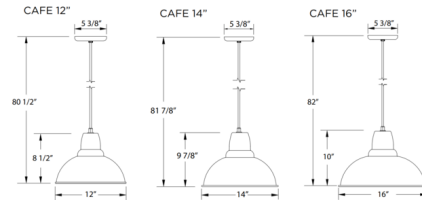

Shown in navy / white

Specifications

COLOR White
BODY FINISH Navy
WATTAGE 17W
DIMMER Standard 120V
DIMENSIONS 12"W x 8.5"H
BULB NOT INCLUDED 1 x A19/Medium (E26)/17W/120V LED
COUNTRY OF ORIGIN United States

Technical Information

PRODUCT DIMENSIONS Adjustable Black Cable Length: 72"

CLICK TO VIEW PRODUCT

Notes: