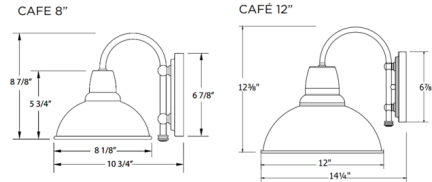

### Specifications

COLOR	White
BODY FINISH	Navy
WATTAGE	17W
DIMMER	Standard 120V
DIMENSIONS	8.125"W x 8.925"H x 10.75"D
BULB NOT INCLUDED	1 x A19/Medium (E26)/17W/120V LED
COUNTRY OF ORIGIN	United States