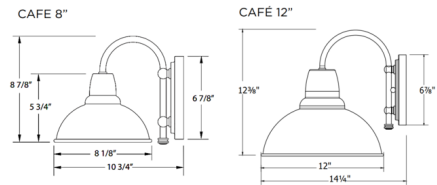

### Specifications

COLOR	White
BODY FINISH	Navy
WATTAGE	17W
DIMMER	Standard 120V
DIMENSIONS	8.125"W x 8.925"H x 10.75"D
BULB NOT INCLUDED	1 x A19/Medium (E26)/17W/120V LED
COUNTRY OF ORIGIN	United States