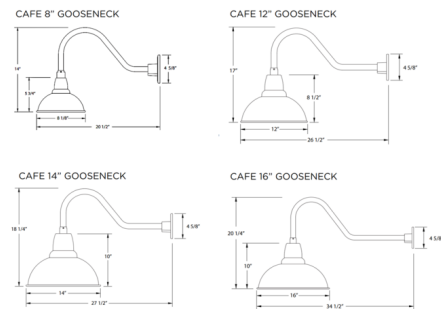

### Specifications

COLOR	White
BODY FINISH	Slate Gray
WATTAGE	17W
DIMMER	Standard 120V
DIMENSIONS	8.13"W x 14"H x 20.5"D
BULB NOT INCLUDED	1 x A19/Medium (E26)/17W/120V LED
COUNTRY OF ORIGIN	United States