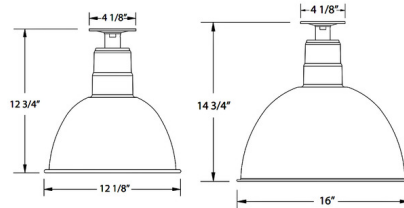

Description

The Deep Bowl Outdoor Ceiling Light brings a traditional 1920's industrial look to your exterior space. The vintage look of the deep dome shade, lined in white, cast warm shadows around your area. The Polyester powder coat finish provides color retention and scratch resistance.

Shown in architectural bronze

Specifications

COLOR	N/A
BODY FINISH	Architectural Bronze
WATTAGE	17W
DIMMER	Standard 120V
DIMENSIONS	12.125"W x 12.75"H
BULB NOT INCLUDED	1 x A19/Medium (E26)/17W/120V LED
COUNTRY OF ORIGIN	United States