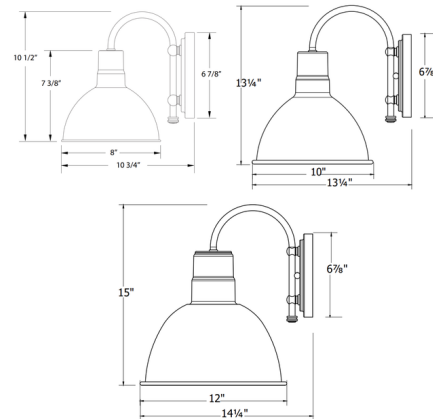

Lightology

lightology.com
866-954-4489
06-09-26

Project: _____

Company: _____

Location: _____ Fixture Type: _____

SPEC #: **MLW1199768**

Approved On: _____ Approved By: _____

Deep Bowl Hook Arm Outdoor Wall Light By Montclair Light Works

Description

The Deep Bowl Outdoor Wall Light brings a traditional industrial look to your exterior space. The vintage curved arm and deep dome shade, lined in white, cast warm light around your area. A polyester powder coat finish provides color retention and scratch resistance. Note: Not all finishes are available in all sizes.

Shown in architectural bronze

Specifications

COLOR	N/A
BODY FINISH	Architectural Bronze
WATTAGE	17W
DIMMER	Standard 120V
DIMENSIONS	8"W x 10.5"H x 10.75"D
BULB NOT INCLUDED	1 x A19/Medium (E26)/17W/120V LED
COUNTRY OF ORIGIN	United States