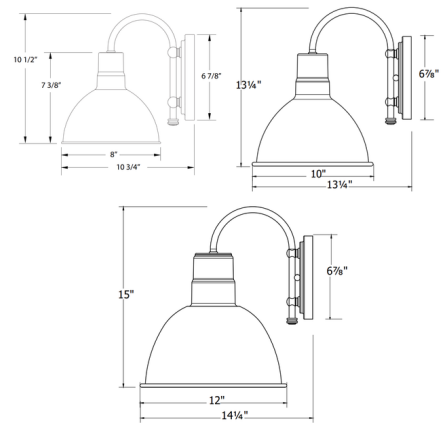

Shown in architectural bronze

CLICK TO VIEW PRODUCT

Notes: