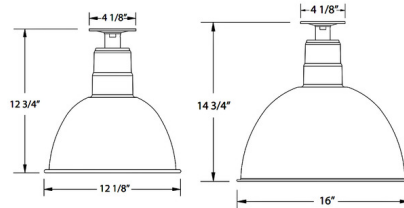

Description

The Deep Bowl Outdoor Ceiling Light brings a traditional 1920's industrial look to your exterior space. The vintage look of the deep dome shade, lined in white, cast warm shadows around your area. The Polyester powder coat finish provides color retention and scratch resistance.

Shown in barn red

Specifications

COLOR	N/A
BODY FINISH	Barn Red
WATTAGE	17W
DIMMER	Standard 120V
DIMENSIONS	12.125"W x 12.75"H
BULB NOT INCLUDED	1 x A19/Medium (E26)/17W/120V LED
COUNTRY OF ORIGIN	United States