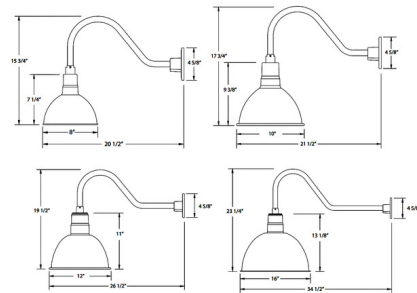

Description

The Deep Bowl Gooseneck Outdoor Wall Light brings a traditional 1920's industrial look to your exterior space. The vintage look of the curved arm and deep dome shade, lined in white, cast warm light around your area. The Polyester powder coat finish provides color retention and scratch resistance. Fixture Dimensions: 8 Inch: 8 inch width x 15.75 inch height x 20.5 inch depth 10 Inch: 10 inch width x 17.75 inch height x 21.5 inch depth 12 Inch: 12 inch width x 19.5 inch height x 26.5 inch depth 16 Inch: 16 inch width x 23.25 inch height x 34.5 inch depth

Specifications

COLOR N/A
BODY FINISH Barn Red
WATTAGE 17W
DIMMER Standard 120V
DIMENSIONS 8"W x 15.75"H x 20.5"D
BULB NOT INCLUDED 1 x A19/Medium (E26)/17W/120V LED
COUNTRY OF ORIGIN United States

Shown in barn red