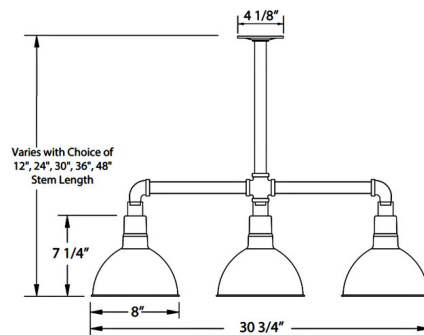

### Specifications

COLOR	N/A
BODY FINISH	Barn Red
WATTAGE	51W
DIMMER	Standard 120V
DIMENSIONS	30.75"L x 8"W x 7.25"H
BULB NOT INCLUDED	3 x A19/Medium (E26)/17W/120V LED
COUNTRY OF ORIGIN	United States

CLICK TO VIEW PRODUCT