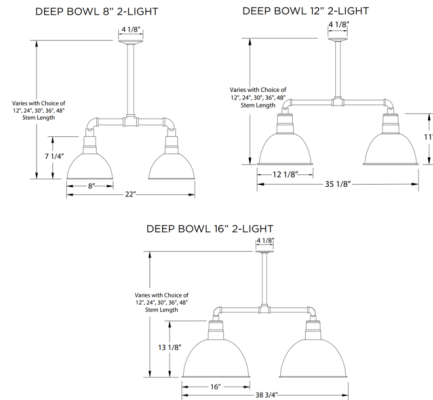

Description

The Deep Bowl Linear Outdoor Pendant brings a traditional 1920's industrial look to your exterior space. The vintage look of the frame and deep dome shades, lined in white, cast warm shadows around your area. The Polyester powder coat finish provides color retention and scratch resistance. Note: Includes 12 inch downrod. Fixture Dimensions: 8 Inch: 22 inch width x 8 inch depth x 7.25 inch height 12 Inch: 35.13 inch width x 12.13 inch depth x 11 inch height 16 Inch: 38.75 inch width x 16 inch depth x 13.13 inch height

Shown in navy

Specifications

COLOR	N/A
BODY FINISH	Navy
WATTAGE	34W
DIMMER	Standard 120V
DIMENSIONS	22"L x 8"W x 7.25"H
BULB NOT INCLUDED	2 x A19/Medium (E26)/17W/120V LED
COUNTRY OF ORIGIN	United States