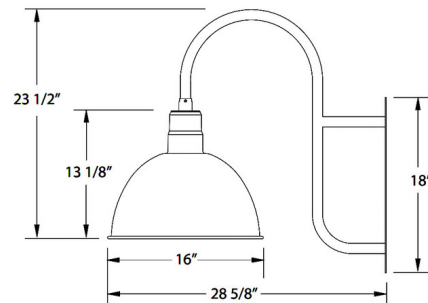

Lightology

lightology.com
866-954-4489
04-25-26

Project: _____

Company: _____

Location: _____ Fixture Type: _____

SPEC #: **MLW1199833**

Approved On: _____ Approved By: _____

Deep Bowl Curved Arm Outdoor Wall Light By Montclair Light Works

Description

The Deep Bowl Hanging Outdoor Wall Light brings a traditional 1920's industrial look to your exterior space. The vintage look of curved arm and deep dome shade, lined in white, cast warm shadows around your area. The Polyester powder coat finish provides color retention and scratch resistance.

Shown in navy

Specifications

COLOR	N/A
BODY FINISH	Navy
WATTAGE	17W
DIMMER	Standard 120V
DIMENSIONS	16"W x 23.5"H x 28.63"D
BULB NOT INCLUDED	1 x A19/Medium (E26)/17W/120V LED
COUNTRY OF ORIGIN	United States