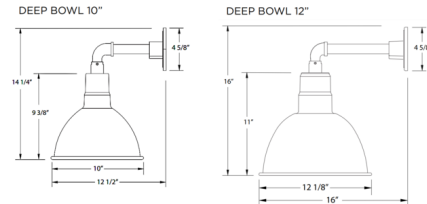

Description

The Deep Bowl Straight Arm Outdoor Wall Light brings a traditional 1920's industrial look to your exterior space. The vintage look of the straight arm and deep dome shade, lined in white, cast warm shadows around your area. The Polyester powder coat finish provides color retention and scratch resistance.

Shown in slate gray

Specifications

COLOR	N/A
BODY FINISH	Slate Gray
WATTAGE	17W
DIMMER	Standard 120V
DIMENSIONS	10"W x 14.25"H x 12.5"D
BULB NOT INCLUDED	1 x A19/Medium (E26)/17W/120V LED
COUNTRY OF ORIGIN	United States