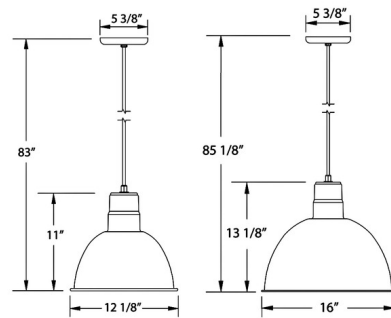

### Specifications

COLOR	N/A
BODY FINISH	Slate Gray
WATTAGE	17W
DIMMER	Standard 120V
DIMENSIONS	12.125"W x 11"H
BULB NOT INCLUDED	1 x A19/Medium (E26)/17W/120V LED
COUNTRY OF ORIGIN	United States

### Technical Information

PRODUCT DIMENSIONS	Adjustable Black Cable Length: 72"
--------------------	------------------------------------

CLICK TO VIEW PRODUCT

Notes: