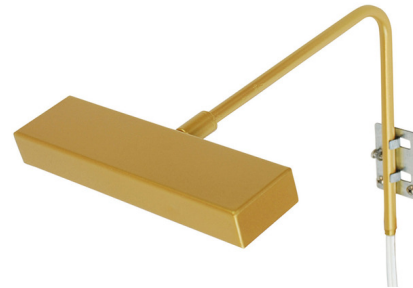

# Lightology

lightology.com  
866-954-4489  
04-22-26

Project: \_\_\_\_\_

Company: \_\_\_\_\_

Location: \_\_\_\_\_ Fixture Type: \_\_\_\_\_

SPEC #: **MLW1199874**

Approved On: \_\_\_\_\_ Approved By: \_\_\_\_\_

### Description

The Designer Picture Light creates instant ambiance in your room. This smooth rectangular piece is designed to be kind to your art by eliminating harmful UV and infrared light. Swivels at the shade for maximum adjustability. This classic design is available in plug-in - which includes an on/off switch on the line or hardwired for your preference.

Shown in gold matte

### Specifications

COLOR	N/A
BODY FINISH	Gold Matte
WATTAGE	6W
DIMMER	N/A
DIMENSIONS	8"W x 1"H x 11.5"D
INTEGRATED LED MODULE	1 x LED/6W/120V LED
COUNTRY OF ORIGIN	United States