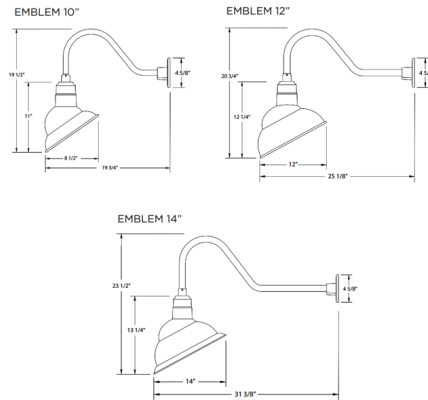

### Specifications

COLOR	N/A
BODY FINISH	Navy
WATTAGE	17W
DIMMER	Standard 120V
DIMENSIONS	8.5"W x 19.5"H x 19.75"D
BULB NOT INCLUDED	1 x A19/Medium (E26)/17W/120V LED
COUNTRY OF ORIGIN	United States

### Technical Information

PRODUCT DIMENSIONS	Backplate: 4.625" Diameter
--------------------	----------------------------

Shown in navy

CLICK TO VIEW PRODUCT

Notes: