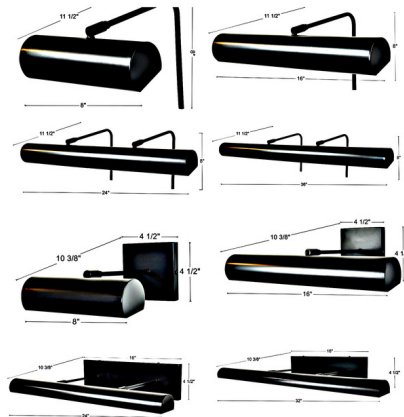

### Description

The Gallery Picture Light creates instant ambiance in your room. This smooth clean piece is designed to be kind to your art by eliminating harmful UV and infrared light. Swivels at the shade for maximum adjustability. This classic design is available in plug-in - which includes an on/off switch on the line or hardwired for your preference.

### Specifications

COLOR	N/A
BODY FINISH	Black
WATTAGE	6W
DIMMER	N/A
DIMENSIONS	8"W x 2.75"H x 11.5"D
INTEGRATED LED MODULE	1 x LED/6W/120V LED
COUNTRY OF ORIGIN	United States

### Technical Information

LAMP LIFE	50000 hours
COLOR RENDERING	90 CRI
LAMP COLOR	2700K
LUMENS/WATT	100.00
LUMINOUS FLUX	600 lumens

Shown in black

CLICK TO VIEW PRODUCT

Notes: