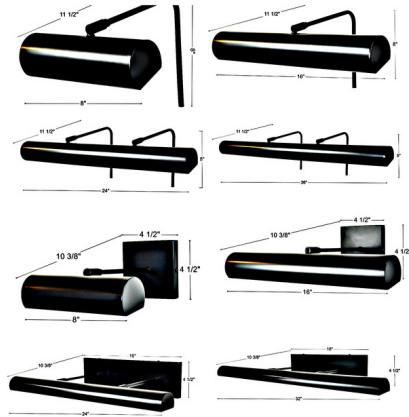

Description

The Gallery Picture Light creates instant ambiance in your room. This smooth clean piece is designed to be kind to your art by eliminating harmful UV and infrared light. Swivels at the shade for maximum adjustability. This classic design is available in plug-in - which includes an on/off switch on the line or hardwired for your preference.

Specifications

COLOR	N/A
BODY FINISH	Black
WATTAGE	6W
DIMMER	N/A
DIMENSIONS	8"W x 2.75"H x 11.5"D
INTEGRATED LED MODULE	1 x LED/6W/120V LED
COUNTRY OF ORIGIN	United States

Technical Information

LAMP LIFE	50000 hours
COLOR RENDERING	90 CRI
LAMP COLOR	2700K
LUMENS/WATT	100.00
LUMINOUS FLUX	600 lumens

Shown in black

CLICK TO VIEW PRODUCT

Notes: