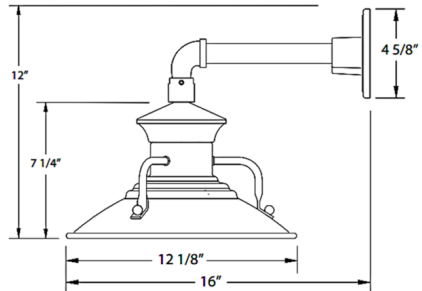

Shown in architectural bronze

HOMESTEAD 12"

Specifications

COLOR	N/A
BODY FINISH	Architectural Bronze
WATTAGE	17W
DIMMER	Standard 120V
DIMENSIONS	12.13"W x 12"H x 16"D
BULB NOT INCLUDED	1 x A19/Medium (E26)/17W/120V LED
COUNTRY OF ORIGIN	United States