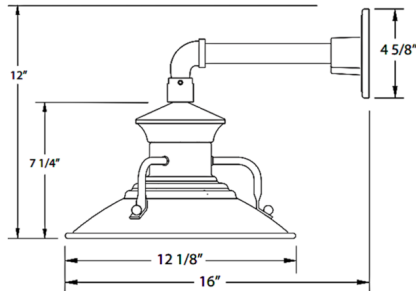

### Specifications

COLOR	N/A
BODY FINISH	Architectural Bronze
WATTAGE	17W
DIMMER	Standard 120V
DIMENSIONS	12.13"W x 12"H x 16"D
BULB NOT INCLUDED	1 x A19/Medium (E26)/17W/120V LED
COUNTRY OF ORIGIN	United States