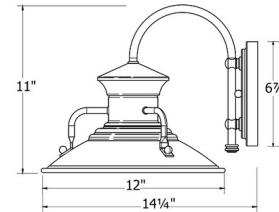

### Specifications

COLOR	N/A
BODY FINISH	Barn Red
WATTAGE	17W
DIMMER	Standard 120V
DIMENSIONS	8"W x 9"H x 10.75"D
BULB NOT INCLUDED	1 x A19/Medium (E26)/17W/120V LED
COUNTRY OF ORIGIN	United States

CLICK TO VIEW PRODUCT