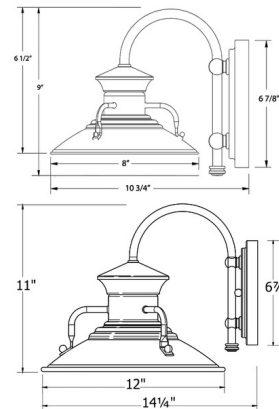

Description

The Homestead Hook Outdoor Wall Light adds the look of modern farmhouse with hints of industrialism to your exterior space. The vintage curved arm and decorative cone shade, lined in white, cast warm light around your area. The Polyester powder coat finish provides color retention and scratch resistance.

Shown in barn red

Specifications

COLOR	N/A
BODY FINISH	Barn Red
WATTAGE	17W
DIMMER	Standard 120V
DIMENSIONS	8"W x 9"H x 10.75"D
BULB NOT INCLUDED	1 x A19/Medium (E26)/17W/120V LED
COUNTRY OF ORIGIN	United States