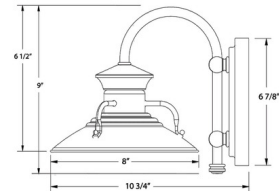

### Specifications

COLOR	N/A
BODY FINISH	Barn Red
WATTAGE	17W
DIMMER	Standard 120V
DIMENSIONS	8"W x 9"H x 10.75"D
BULB NOT INCLUDED	1 x A19/Medium (E26)/17W/120V LED
COUNTRY OF ORIGIN	United States

CLICK TO VIEW PRODUCT