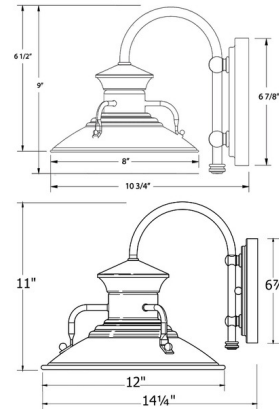

### Specifications

COLOR	N/A
BODY FINISH	Barn Red
WATTAGE	17W
DIMMER	Standard 120V
DIMENSIONS	8"W x 9"H x 10.75"D
BULB NOT INCLUDED	1 x A19/Medium (E26)/17W/120V LED
COUNTRY OF ORIGIN	United States

CLICK TO VIEW PRODUCT