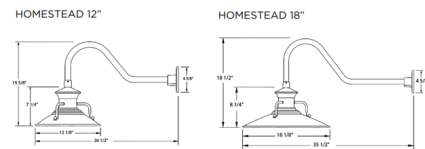

### Specifications

COLOR	N/A
BODY FINISH	Navy
WATTAGE	17W
DIMMER	Standard 120V
DIMENSIONS	12.13"W x 7.25"H x 26.5"D
BULB NOT INCLUDED	1 x A19/Medium (E26)/17W/120V LED
COUNTRY OF ORIGIN	United States

CLICK TO VIEW PRODUCT