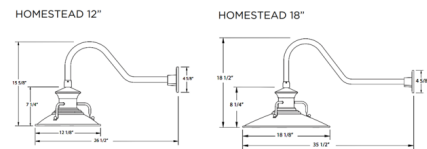

### Specifications

COLOR	N/A
BODY FINISH	Navy
WATTAGE	17W
DIMMER	Standard 120V
DIMENSIONS	12.13"W x 7.25"H x 26.5"D
BULB NOT INCLUDED	1 x A19/Medium (E26)/17W/120V LED
COUNTRY OF ORIGIN	United States

CLICK TO VIEW PRODUCT