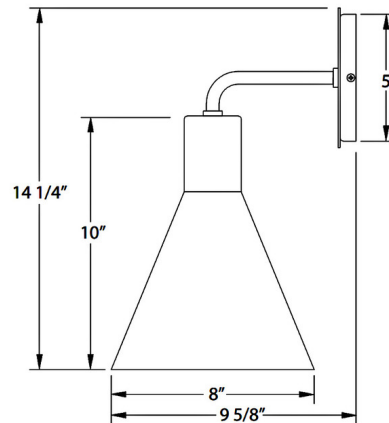

### Specifications

COLOR	N/A
BODY FINISH	Architectural Bronze
WATTAGE	17W
DIMMER	Standard 120V
DIMENSIONS	8"W x 14.25"H x 9.63"D
BULB NOT INCLUDED	1 x A19/Medium (E26)/17W/120V LED
COUNTRY OF ORIGIN	United States