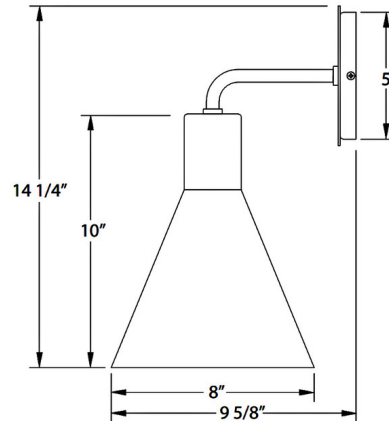

Shown in architectural bronze

Specifications

COLOR	N/A
BODY FINISH	Architectural Bronze
WATTAGE	17W
DIMMER	Standard 120V
DIMENSIONS	8"W x 14.25"H x 9.63"D
BULB NOT INCLUDED	1 x A19/Medium (E26)/17W/120V LED
COUNTRY OF ORIGIN	United States