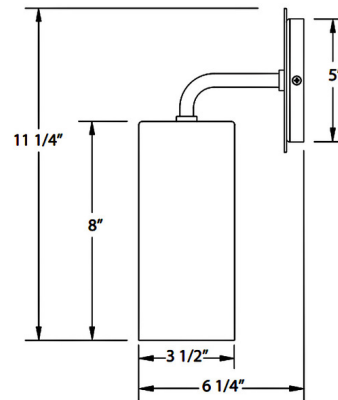

### Specifications

COLOR	N/A
BODY FINISH	Architectural Bronze
WATTAGE	17W
DIMMER	Standard 120V
DIMENSIONS	3.5"W x 11.25"H x 6.25"D
BULB NOT INCLUDED	1 x A19/Medium (E26)/17W/120V LED
COUNTRY OF ORIGIN	United States