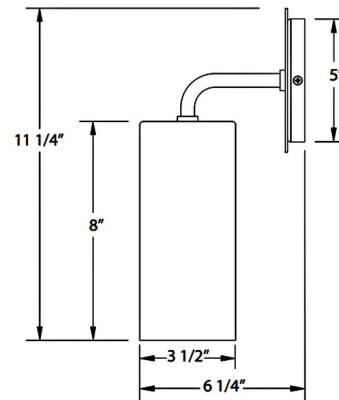

### Specifications

COLOR	N/A
BODY FINISH	Architectural Bronze
WATTAGE	17W
DIMMER	Standard 120V
DIMENSIONS	3.5"W x 11.25"H x 6.25"D
BULB NOT INCLUDED	1 x A19/Medium (E26)/17W/120V LED
COUNTRY OF ORIGIN	United States