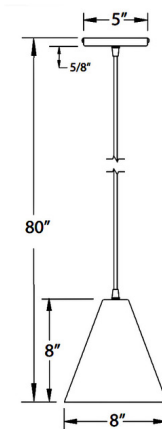

### Specifications

COLOR	N/A
BODY FINISH	Barn Red
WATTAGE	17W
DIMMER	Standard 120V
DIMENSIONS	8"W x 8"H
BULB NOT INCLUDED	1 x A19/Medium (E26)/17W/120V LED
COUNTRY OF ORIGIN	United States

### Technical Information

PRODUCT DIMENSIONS	Adjustable Black Cable: 72"
--------------------	-----------------------------

Shown in barn red

CLICK TO VIEW PRODUCT

Notes: