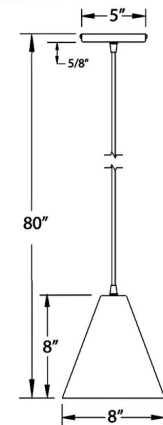

Specifications

COLOR N/A
BODY FINISH Barn Red
WATTAGE 17W
DIMMER Standard 120V
DIMENSIONS 8"W x 8"H
BULB NOT INCLUDED 1 x A19/Medium (E26)/17W/120V LED
COUNTRY OF ORIGIN United States

Technical Information

PRODUCT DIMENSIONS Adjustable Black Cable: 72"

Shown in barn red

CLICK TO VIEW PRODUCT

Notes: