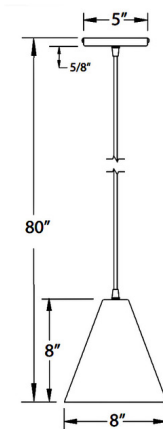

Specifications

COLOR	N/A
BODY FINISH	Barn Red
WATTAGE	17W
DIMMER	Standard 120V
DIMENSIONS	8"W x 8"H
BULB NOT INCLUDED	1 x A19/Medium (E26)/17W/120V LED
COUNTRY OF ORIGIN	United States

Technical Information

PRODUCT DIMENSIONS	Adjustable Black Cable: 72"
--------------------	-----------------------------

Shown in barn red

CLICK TO VIEW PRODUCT

Notes: