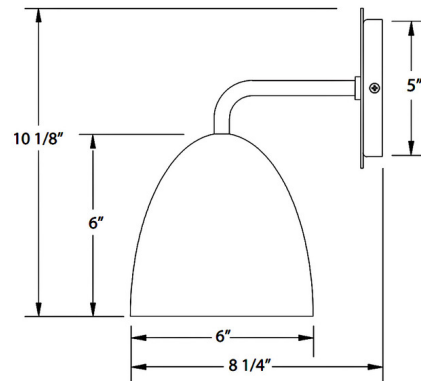

### Specifications

COLOR	N/A
BODY FINISH	Barn Red
WATTAGE	17W
DIMMER	Standard 120V
DIMENSIONS	6"W x 10.125"H x 8.25"D
BULB NOT INCLUDED	1 x A19/Medium (E26)/17W/120V LED
COUNTRY OF ORIGIN	United States