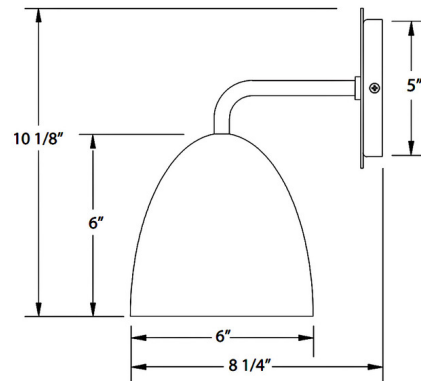

Shown in barn red

Specifications

COLOR	N/A
BODY FINISH	Barn Red
WATTAGE	17W
DIMMER	Standard 120V
DIMENSIONS	6"W x 10.125"H x 8.25"D
BULB NOT INCLUDED	1 x A19/Medium (E26)/17W/120V LED
COUNTRY OF ORIGIN	United States

CLICK TO VIEW PRODUCT

Notes: