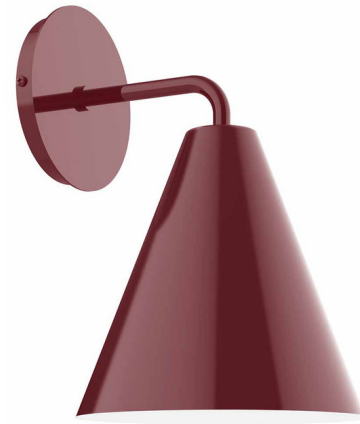

Lightology

lightology.com
866-954-4489
05-24-26

Project: _____

Company: _____

Location: _____ Fixture Type: _____

SPEC #: **MLW1199995**

Approved On: _____ Approved By: _____

J-Series Jynx Curved Arm Wall Sconce By Montclair Light Works

Description

The J-Series Cone Curved Arm Wall Light brings a classic geometric look to your interior space. The curved arm holds a smooth cone shade, lined in white, casting warm light around your room. A polyester powder coat finish provides color retention and scratch resistance.

Shown in barn red

Specifications

COLOR	N/A
BODY FINISH	Barn Red
WATTAGE	17W
DIMMER	Standard 120V
DIMENSIONS	8"W x 12.25"H x 9.63"D
BULB NOT INCLUDED	1 x A19/Medium (E26)/17W/120V LED
COUNTRY OF ORIGIN	United States