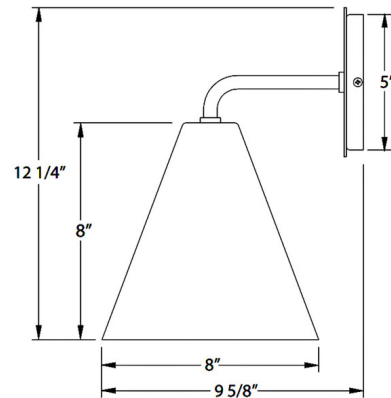

Description

The J-Series Cone Curved Arm Wall Light brings a classic geometric look to your interior space. The curved arm holds a smooth cone shade, lined in white, casting warm light around your room. A polyester powder coat finish provides color retention and scratch resistance.

Shown in barn red

Specifications

COLOR	N/A
BODY FINISH	Barn Red
WATTAGE	17W
DIMMER	Standard 120V
DIMENSIONS	8"W x 12.25"H x 9.63"D
BULB NOT INCLUDED	1 x A19/Medium (E26)/17W/120V LED
COUNTRY OF ORIGIN	United States