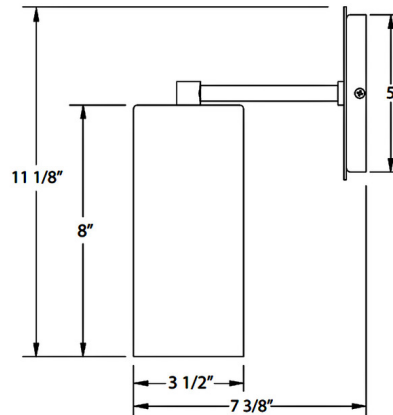

### Specifications

COLOR	N/A
BODY FINISH	Barn Red
WATTAGE	17W
DIMMER	Standard 120V
DIMENSIONS	3.5"W x 11.125"H x 7.325"D
BULB NOT INCLUDED	1 x A19/Medium (E26)/17W/120V LED
COUNTRY OF ORIGIN	United States