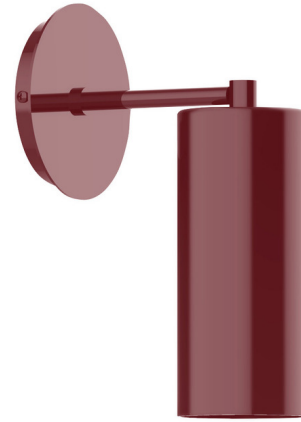

## J-Series Jordan Straight Arm Wall Sconce By Montclair Light Works

### Description

The J-Series Jordan Straight Arm Wall Light brings a classic geometric look to your home. The straight arm holds a smooth cylindrical shade, casting warm light around your space. A polyester powder coat finish provides color retention and scratch resistance.

Shown in barn red

### Specifications

COLOR	N/A
BODY FINISH	Barn Red
WATTAGE	17W
DIMMER	Standard 120V
DIMENSIONS	3.5"W x 11.125"H x 7.325"D
BULB NOT INCLUDED	1 x A19/Medium (E26)/17W/120V LED
COUNTRY OF ORIGIN	United States