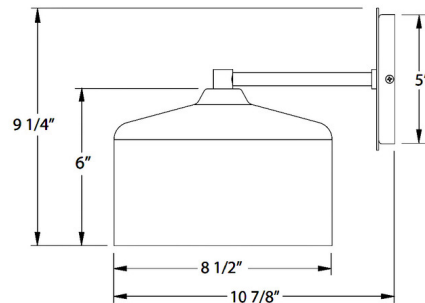

Specifications

COLOR	N/A
BODY FINISH	Barn Red
WATTAGE	17W
DIMMER	Standard 120V
DIMENSIONS	8.5"W x 9.25"H x 10.875"D
BULB NOT INCLUDED	1 x A19/Medium (E26)/17W/120V LED
COUNTRY OF ORIGIN	United States

CLICK TO VIEW PRODUCT

Notes: