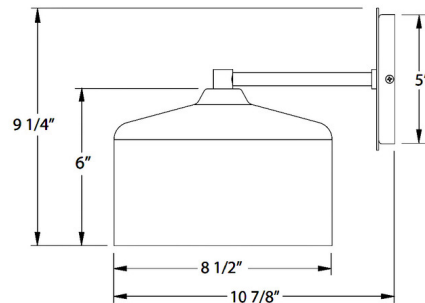

### Specifications

COLOR	N/A
BODY FINISH	Barn Red
WATTAGE	17W
DIMMER	Standard 120V
DIMENSIONS	8.5"W x 9.25"H x 10.875"D
BULB NOT INCLUDED	1 x A19/Medium (E26)/17W/120V LED
COUNTRY OF ORIGIN	United States