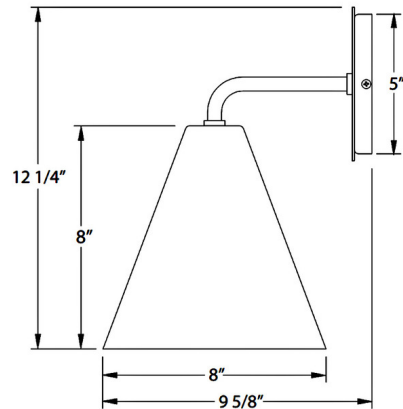

Lightology

lightology.com
866-954-4489
07-01-26

Project: _____
Company: _____
Location: _____ Fixture Type: _____
SPEC #: **MLW1200001**
Approved On: _____ Approved By: _____

J-Series Jynx Straight Arm Wall Sconce By Montclair Light Works

Shown in barn red

Specifications

COLOR	N/A
BODY FINISH	Barn Red
WATTAGE	17W
DIMMER	Standard 120V
DIMENSIONS	8"W x 12.25"H x 9.625"D
BULB NOT INCLUDED	1 x A19/Medium (E26)/17W/120V LED
COUNTRY OF ORIGIN	United States