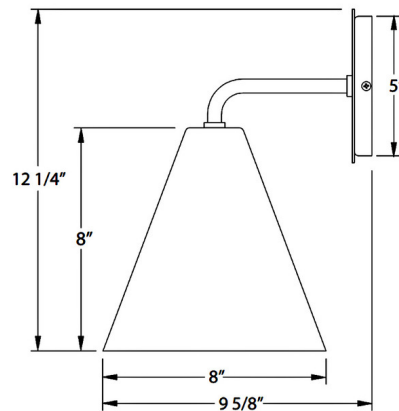

Lightology

lightology.com
866-954-4489
04-24-26

Project: _____
Company: _____
Location: _____ Fixture Type: _____
SPEC #: **MLW1200001**
Approved On: _____ Approved By: _____

J-Series Jynx Straight Arm Wall Sconce By Montclair Light Works

Shown in barn red

Specifications

COLOR	N/A
BODY FINISH	Barn Red
WATTAGE	17W
DIMMER	Standard 120V
DIMENSIONS	8"W x 12.25"H x 9.625"D
BULB NOT INCLUDED	1 x A19/Medium (E26)/17W/120V LED
COUNTRY OF ORIGIN	United States