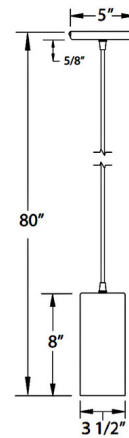

Specifications

COLOR	N/A
BODY FINISH	Black
WATTAGE	17W
DIMMER	Standard 120V
DIMENSIONS	3.5"W x 8"H
BULB NOT INCLUDED	1 x A19/Medium (E26)/17W/120V LED
COUNTRY OF ORIGIN	United States

Technical Information

PRODUCT DIMENSIONS	Adjustable Black Cable Length: 72"
--------------------	------------------------------------

Shown in black

CLICK TO VIEW PRODUCT

Notes: