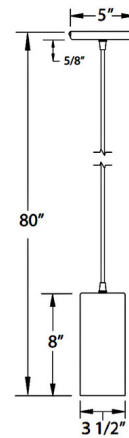

Specifications

COLOR	N/A
BODY FINISH	Black
WATTAGE	17W
DIMMER	Standard 120V
DIMENSIONS	3.5"W x 8"H
BULB NOT INCLUDED	1 x A19/Medium (E26)/17W/120V LED
COUNTRY OF ORIGIN	United States

Technical Information

PRODUCT DIMENSIONS Adjustable Black Cable Length: 72"

Shown in black

CLICK TO VIEW PRODUCT

Notes: