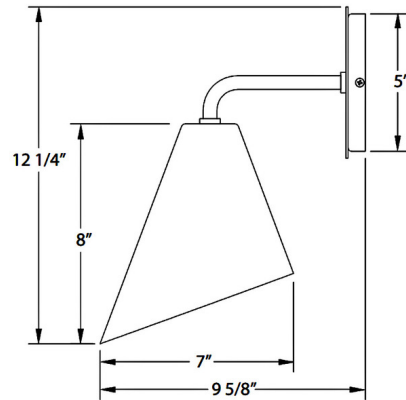

Lightology

lightology.com
866-954-4489
04-23-26

Project: _____

Company: _____

Location: _____ Fixture Type: _____

SPEC #: **MLW1200013**

Approved On: _____ Approved By: _____

J-Series Jasmine Curved Arm Wall Sconce By Montclair Light Works

Description

The J-Series Angled Cone Curved Arm Wall Light brings a classic geometric look to your interior space. The straight arm holds a smooth angled cone shade, lined in White, casting warm shadows around your room. Polyester powder coat finish provides color retention and scratch resistance.

Shown in black

Specifications

COLOR	N/A
BODY FINISH	Black
WATTAGE	17W
DIMMER	Standard 120V
DIMENSIONS	7"W x 12.25"H x 9.63"D
BULB NOT INCLUDED	1 x A19/Medium (E26)/17W/120V LED
COUNTRY OF ORIGIN	United States