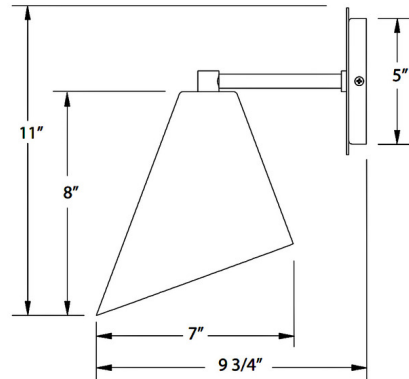

### Specifications

COLOR	N/A
BODY FINISH	Black
WATTAGE	17W
DIMMER	Standard 120V
DIMENSIONS	7"W x 11"H x 9.75"D
BULB NOT INCLUDED	1 x A19/Medium (E26)/17W/120V LED
COUNTRY OF ORIGIN	United States

CLICK TO VIEW PRODUCT