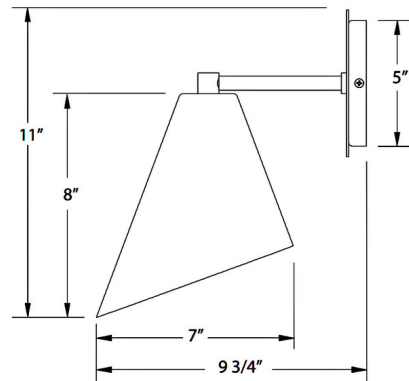

Lightology

lightology.com
866-954-4489
07-02-26

Project: _____

Company: _____

Location: _____ Fixture Type: _____

SPEC #: **MLW1200019**

Approved On: _____ Approved By: _____

J-Series Jasmine Straight Arm Wall Sconce By Montclair Light Works

Description

The J-Series Angled Cone Straight Arm Wall Light brings a classic geometric look to your home. The curved arm holds a smooth angled cone shade, lined in white, casting warm light around your room. A polyester powder coat finish provides color retention and scratch resistance.

Shown in black

Specifications

COLOR	N/A
BODY FINISH	Black
WATTAGE	17W
DIMMER	Standard 120V
DIMENSIONS	7"W x 11"H x 9.75"D
BULB NOT INCLUDED	1 x A19/Medium (E26)/17W/120V LED
COUNTRY OF ORIGIN	United States