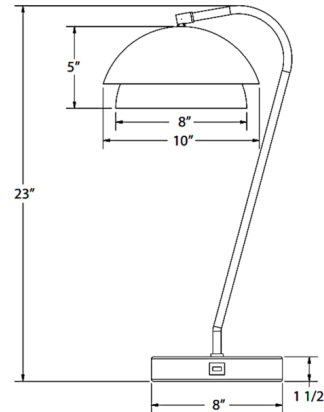

CLICK TO VIEW PRODUCT

Notes: