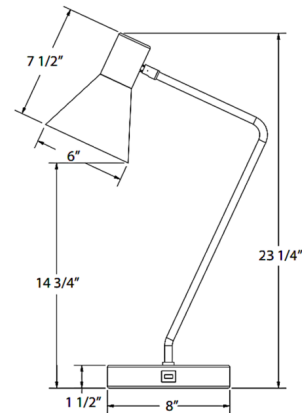

Specifications

COLOR N/A
BODY FINISH Black
WATTAGE 17W
DIMMER N/A
DIMENSIONS 8"W x 23.25"H x 6"D
BULB NOT INCLUDED 1 x A19/Medium (E26)/17W/120V LED
COUNTRY OF ORIGIN United States

Technical Information

PRODUCT DIMENSIONS Cord: 72"

Shown in black

CLICK TO VIEW PRODUCT

Notes: