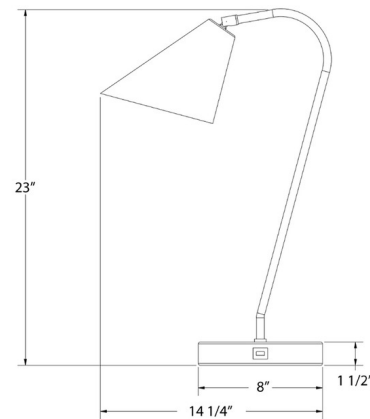

Description

The J-Series Angled Cone Table Lamp with USB Port brings a classic geometric look to your interior space. The smooth curved arm holds an angled cone shaped shade, lined in white, casting warm shadows around your room. Polyester powder coat finish provides color retention and scratch resistance. USB port and full range dimmer switch is located on the lamp base.

Specifications

COLOR	N/A
BODY FINISH	Bright Yellow
WATTAGE	17W
DIMMER	Included
DIMENSIONS	14.25"W x 23"H x 7.5"D
BULB NOT INCLUDED	1 x A19/Medium (E26)/17W/120V LED
COUNTRY OF ORIGIN	United States

Technical Information

PRODUCT DIMENSIONS	Cord: 72"
--------------------	-----------

Shown in bright yellow

CLICK TO VIEW PRODUCT

Notes: