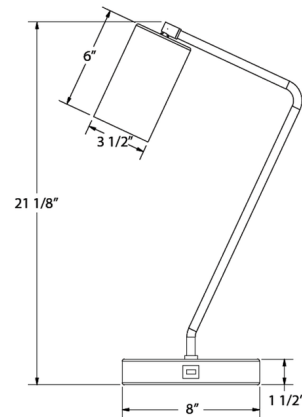

Description

The J-Series Cylinder Table Lamp with USB Port brings a classic geometric look to your interior space. The smooth curved arm holds a cylindrical shaped shade, lined in white, casting warm shadows around your room. Polyester powder coat finish provides color retention and scratch resistance. USB charging port, for convenient device charging, and full range dimmer switch is located on the lamp base.

Shown in bright yellow

Specifications

COLOR	N/A
BODY FINISH	Bright Yellow
WATTAGE	17W
DIMMER	Included
DIMENSIONS	10"W x 21.13"H x 3.5"D
BULB NOT INCLUDED	1 x A19/Medium (E26)/17W/120V LED
OTHER BULB OPTIONS	1 x A19/Medium (E26)/120V LED
COUNTRY OF ORIGIN	United States