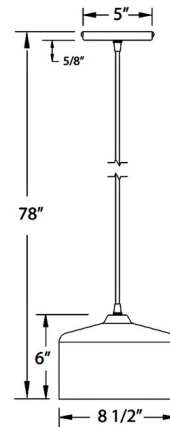

### Specifications

COLOR	N/A
BODY FINISH	Forest Green
WATTAGE	17W
DIMMER	Standard 120V
DIMENSIONS	8.5"W x 6"H
BULB NOT INCLUDED	1 x A19/Medium (E26)/17W/120V LED
COUNTRY OF ORIGIN	United States

### Technical Information

PRODUCT DIMENSIONS	Adjustable Black Cable: 72"
--------------------	-----------------------------

Shown in forest green

CLICK TO VIEW PRODUCT

Notes: