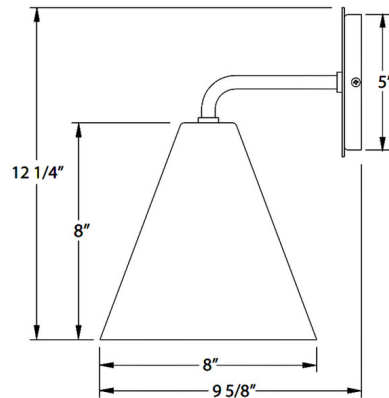

### Specifications

COLOR	N/A
BODY FINISH	Forest Green
WATTAGE	17W
DIMMER	Standard 120V
DIMENSIONS	8"W x 12.25"H x 9.63"D
BULB NOT INCLUDED	1 x A19/Medium (E26)/17W/120V LED
COUNTRY OF ORIGIN	United States