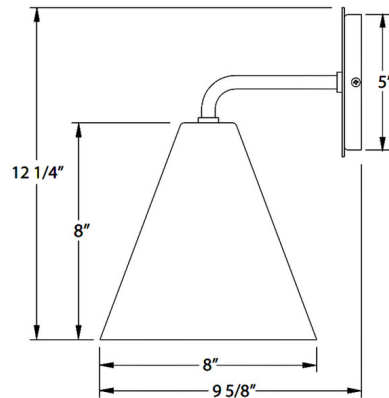

Shown in forest green

Specifications

COLOR	N/A
BODY FINISH	Forest Green
WATTAGE	17W
DIMMER	Standard 120V
DIMENSIONS	8"W x 12.25"H x 9.63"D
BULB NOT INCLUDED	1 x A19/Medium (E26)/17W/120V LED
COUNTRY OF ORIGIN	United States

CLICK TO VIEW PRODUCT

Notes: