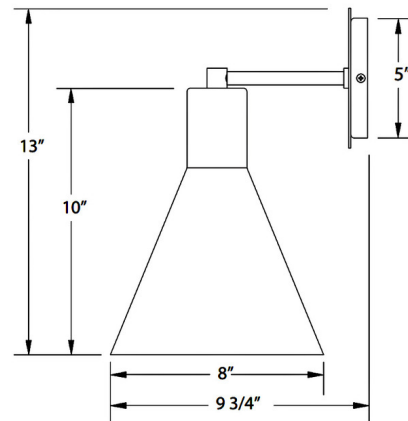

### Specifications

COLOR	N/A
BODY FINISH	Forest Green
WATTAGE	17W
DIMMER	Standard 120V
DIMENSIONS	8"W x 13"H x 9.75"D
BULB NOT INCLUDED	1 x A19/Medium (E26)/17W/120V LED
COUNTRY OF ORIGIN	United States