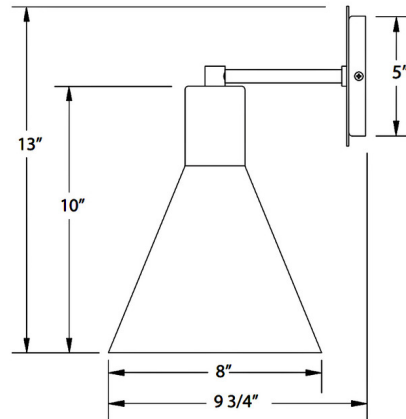

Shown in forest green

Specifications

COLOR	N/A
BODY FINISH	Forest Green
WATTAGE	17W
DIMMER	Standard 120V
DIMENSIONS	8"W x 13"H x 9.75"D
BULB NOT INCLUDED	1 x A19/Medium (E26)/17W/120V LED
COUNTRY OF ORIGIN	United States