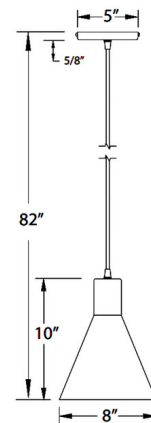

### Specifications

COLOR	N/A
BODY FINISH	Navy
WATTAGE	17W
DIMMER	Standard 120V
DIMENSIONS	8"W x 10"H
BULB NOT INCLUDED	1 x A19/Medium (E26)/17W/120V LED
COUNTRY OF ORIGIN	United States

### Technical Information

PRODUCT DIMENSIONS	Adjustable Black Cable: 72"
--------------------	-----------------------------

Shown in navy

CLICK TO VIEW PRODUCT

Notes: