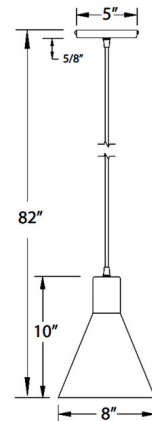

Specifications

COLOR	N/A
BODY FINISH	Navy
WATTAGE	17W
DIMMER	Standard 120V
DIMENSIONS	8"W x 10"H
BULB NOT INCLUDED	1 x A19/Medium (E26)/17W/120V LED
COUNTRY OF ORIGIN	United States

Technical Information

PRODUCT DIMENSIONS	Adjustable Black Cable: 72"
--------------------	-----------------------------

Shown in navy

CLICK TO VIEW PRODUCT

Notes: