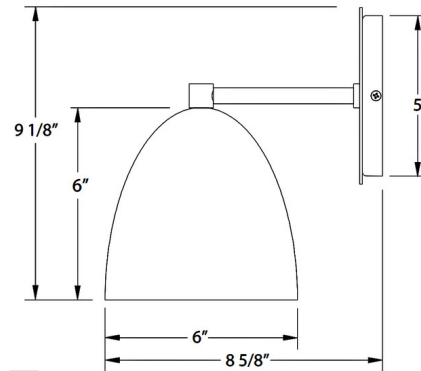

### Specifications

COLOR	N/A
BODY FINISH	Navy
WATTAGE	17W
DIMMER	Standard 120V
DIMENSIONS	6"W x 9.125"H x 8.625"D
BULB NOT INCLUDED	1 x A19/Medium (E26)/17W/120V LED
COUNTRY OF ORIGIN	United States

CLICK TO VIEW PRODUCT