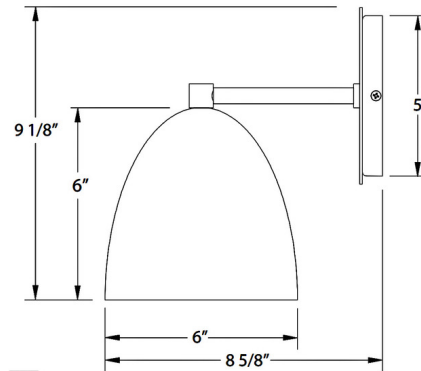

Shown in navy

Specifications

COLOR	N/A
BODY FINISH	Navy
WATTAGE	17W
DIMMER	Standard 120V
DIMENSIONS	6"W x 9.125"H x 8.625"D
BULB NOT INCLUDED	1 x A19/Medium (E26)/17W/120V LED
COUNTRY OF ORIGIN	United States